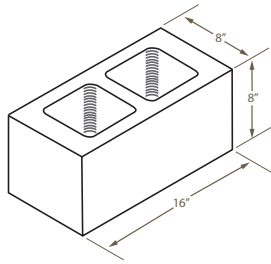

Block Guide

A Guide to Boxley Products

BOXLEY

PRODUCTS

Hollow Stretcher

Available sizes:

- (4") 4x8x16
- (6") 6x8x16
- (8") 8x8x16
- (10") 10x8x16
- (12") 12x8x16
- (14") 14x8x16
- (16") 16x8x16

Square End

Available sizes:

- (4") 4x8x16
- (6") 6x8x16
- (8") 8x8x16
- (10") 10x8x16
- (12") 12x8x16

Corner Sash

Available sizes:

- (6") 6x8x16
- (8") 8x8x16
- (10") 10x8x16
- (12") 12x8x16

Hollow Stretcher with Slot

Available sizes:

- (4") 4x8x16
- (6") 6x8x16

Hollow Stretcher with Return Corner

Available sizes:

- (4") 4x8x16
- (6") 6x8x16
- (10") 10x8x16
- (12") 12x8x16

Half Highs

Available sizes:

- (4") 4x4x16
- (6") 6x4x16
- (8") 8x4x16
- (10") 10x4x16
- (12") 12x4x16

45° Outside Corner

Available sizes:

- (8") 8x8x16

Sash

Available sizes:

- (6") 6x8x8
- (8") 8x8x8
- (10") 10x8x8
- (12") 12x8x8

Block Guide

A Guide to Boxley Products