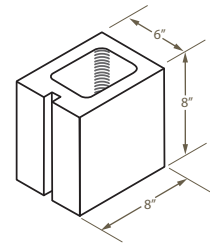

Available sizes:

- (4") 4x8x16
- (6") 6x8x16

Hollow Stretcher with Return Corner

Available sizes:

- (4") 4x8x16
- (6") 6x8x16
- (10") 10x8x16
- (12") 12x8x16

Half Highs

Available sizes:

- (4") 4x4x16
- (6") 6x4x16
- (8") 8x4x16
- (10") 10x4x16
- (12") 12x4x16

45° Outside Corner

Available sizes:

- (8") 8x8x16

Sash

Available sizes:

- (6") 6x8x8
- (8") 8x8x8
- (10") 10x8x8
- (12") 12x8x8

Block Guide

A Guide to Boxley Products

BOXLEY

PRODUCTS

Bond Beam (open or closed bottom)

Available sizes:

- (6") 6x8x16
- (8") 8x8x16
- (10") 10x8x16
- (12") 12x8x16

Lintel

Available sizes:

- (8") 8x16x8
- (12") 12x16x8

Solid Header

Available sizes:

- (8") 8x8x16

Solid Stretcher

Available sizes:

- (4") 4x4x16
- (6") 6x4x16
- (8") 8x4x16
- (10") 10x4x16
- (12") 12x4x16
- (4") 4x8x16
- (6") 6x8x16
- (8") 8x8x16
- (10") 10x8x16
- (12") 12x8x16