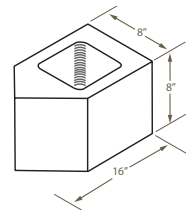

Block Guide

A Guide to Boxley Products

BOXLEY

PRODUCTS

Hollow Stretcher

Available sizes:

- (4") 4x8x16
- (6") 6x8x16
- (8") 8x8x16
- (10") 10x8x16
- (12") 12x8x16
- (14") 14x8x16
- (16") 16x8x16

Square End

Available sizes:

- (4") 4x8x16
- (6") 6x8x16
- (8") 8x8x16
- (10") 10x8x16
- (12") 12x8x16

Corner Sash

Available sizes:

- (6") 6x8x16
- (8") 8x8x16
- (10") 10x8x16
- (12") 12x8x16

Hollow Stretcher with Slot

Available sizes:

- (4") 4x8x16
- (6") 6x8x16

Hollow Stretcher with Return Corner

Available sizes:

- (4") 4x8x16
- (6") 6x8x16
- (10") 10x8x16
- (12") 12x8x16

Half Highs

Available sizes:

- (4") 4x4x16
- (6") 6x4x16
- (8") 8x4x16
- (10") 10x4x16
- (12") 12x4x16

45° Outside Corner

Available sizes:

- (8") 8x8x16

Sash

Available sizes:

- (6") 6x8x8
- (8") 8x8x8
- (10") 10x8x8
- (12") 12x8x8

Block Guide

A Guide to Boxley Products