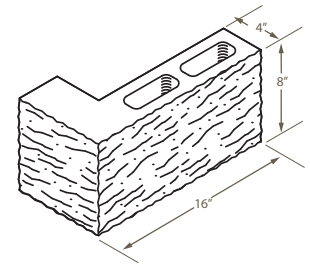

BOXLEY

PRODUCTS

Scored Stretcher

Available sizes:

- (4") 4x8x16
- (6") 6x8x16
- (8") 8x8x16
- (10") 10x8x16

Scored Return Corner

Available sizes:

- (4") 4x8x16
- (8") 8x8x16

Sill Block

Available in Split Face or Smooth Face

Available sizes:

- (8") 8x8x8
- (8") 8x8x16

Sill Block

Available in Split Face or Smooth Face

Available sizes:

- (4") 4x8x8
- (4") 4x8x16
- (6") 6x8x8
- (6") 6x8x16
- (8") 8x8x8
- (8") 8x8x16

Splitface Scored Stretcher

Available sizes:

- (4") 4x8x16
- (6") 6x8x16
- (8") 8x8x16
- (10") 10x8x16
- (12") 12x8x16

Splitface Stretcher

Available sizes:

- (4") 4x8x16
- (6") 6x8x16
- (8") 8x8x16
- (10") 10x8x16
- (12") 12x8x16

Splitface Return Corner

Available sizes:

- (4") 4x8x16
- (8") 8x8x16

Splitface Half

Available sizes:

- (4") 4x4x8
- (4") 4x8x8
- (8") 8x8x8
- (12") 12x8x8