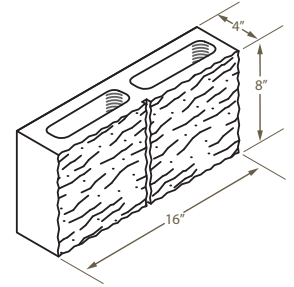

Double Bullnose

Available sizes:

- (4") 4x8x8
- (6") 6x8x8
- (8") 8x8x8
- (10") 10x8x8
- (12") 12x8x8
- (4") 4x8x16
- (6") 6x8x16
- (8") 8x8x16
- (10") 10x8x16
- (12") 12x8x16

Block Guide

A Guide to Boxley Products

BOXLEY

PRODUCTS

Scored Stretcher

Available sizes:

- (4") 4x8x16
- (6") 6x8x16
- (8") 8x8x16
- (10") 10x8x16

Scored Return Corner

Available sizes:

- (4") 4x8x16
- (8") 8x8x16

Sill Block

Available in Split Face or Smooth Face

Available sizes:

- (8") 8x8x8
- (8") 8x8x16

Sill Block

Available in Split Face or Smooth Face

Available sizes:

- (4") 4x8x8
- (4") 4x8x16
- (6") 6x8x8
- (6") 6x8x16
- (8") 8x8x8
- (8") 8x8x16

Splitface Scored Stretcher

Available sizes:

- (4") 4x8x16
- (6") 6x8x16
- (8") 8x8x16
- (10") 10x8x16
- (12") 12x8x16

Splitface Stretcher

Available sizes:

- (4") 4x8x16
- (6") 6x8x16
- (8") 8x8x16
- (10") 10x8x16
- (12") 12x8x16