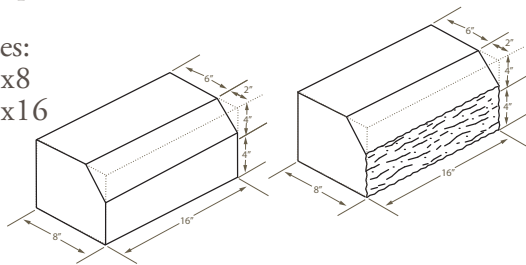

Double Bullnose

Available sizes:

- (4") 4x8x8
- (6") 6x8x8
- (8") 8x8x8
- (10") 10x8x8
- (12") 12x8x8
- (4") 4x8x16
- (6") 6x8x16
- (8") 8x8x16
- (10") 10x8x16
- (12") 12x8x16

Block Guide

A Guide to Boxley Products

BOXLEY

PRODUCTS

Scored Stretcher

Available sizes:

- (4") 4x8x16
- (6") 6x8x16
- (8") 8x8x16
- (10") 10x8x16

Scored Return Corner

Available sizes:

- (4") 4x8x16
- (8") 8x8x16

Sill Block

Available in Split Face or Smooth Face

Available sizes:

- (8") 8x8x8
- (8") 8x8x16

Sill Block

Available in Split Face or Smooth Face

Available sizes:

- (4") 4x8x8
- (4") 4x8x16
- (6") 6x8x8
- (6") 6x8x16
- (8") 8x8x8
- (8") 8x8x16

Splitface Scored Stretcher

Available sizes:

- (4") 4x8x16
- (6") 6x8x16
- (8") 8x8x16
- (10") 10x8x16
- (12") 12x8x16

Splitface Stretcher

Available sizes:

- (4") 4x8x16
- (6") 6x8x16
- (8") 8x8x16
- (10") 10x8x16
- (12") 12x8x16