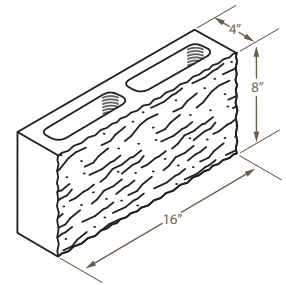

BOXLEY

PRODUCTS

Scored Stretcher

Available sizes:

- (4") 4x8x16
- (6") 6x8x16
- (8") 8x8x16
- (10") 10x8x16

Scored Return Corner

Available sizes:

- (4") 4x8x16
- (8") 8x8x16

Sill Block

Available in Split Face or Smooth Face

Available sizes:

- (8") 8x8x8
- (8") 8x8x16

Sill Block

Available in Split Face or Smooth Face

Available sizes:

- (4") 4x8x8
- (4") 4x8x16
- (6") 6x8x8
- (6") 6x8x16
- (8") 8x8x8
- (8") 8x8x16

Splitface Scored Stretcher

Available sizes:

- (4") 4x8x16
- (6") 6x8x16
- (8") 8x8x16
- (10") 10x8x16
- (12") 12x8x16

Splitface Stretcher

Available sizes:

- (4") 4x8x16
- (6") 6x8x16
- (8") 8x8x16
- (10") 10x8x16
- (12") 12x8x16

Splitface Return Corner

Available sizes:

- (4") 4x8x16
- (8") 8x8x16

Splitface Half

Available sizes:

- (4") 4x4x8
- (4") 4x8x8
- (8") 8x8x8
- (12") 12x8x8