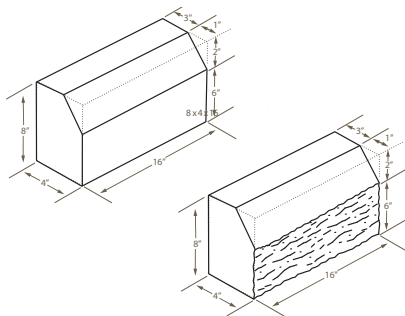

Double Bullnose

Available sizes:

- (4") 4x8x8
- (6") 6x8x8
- (8") 8x8x8
- (10") 10x8x8
- (12") 12x8x8
- (4") 4x8x16
- (6") 6x8x16
- (8") 8x8x16
- (10") 10x8x16
- (12") 12x8x16

Block Guide

A Guide to Boxley Products

BOXLEY

PRODUCTS

Scored Stretcher

Available sizes:

- (4") 4x8x16
- (6") 6x8x16
- (8") 8x8x16
- (10") 10x8x16

Scored Return Corner

Available sizes:

- (4") 4x8x16
- (8") 8x8x16

Sill Block

Available in Split Face or Smooth Face

Available sizes:

- (8") 8x8x8
- (8") 8x8x16

Sill Block

Available in Split Face or Smooth Face

Available sizes:

- (4") 4x8x8
- (4") 4x8x16
- (6") 6x8x8
- (6") 6x8x16
- (8") 8x8x8
- (8") 8x8x16

Splitface Scored Stretcher

Available sizes:

- (4") 4x8x16
- (6") 6x8x16
- (8") 8x8x16
- (10") 10x8x16
- (12") 12x8x16

Splitface Stretcher

Available sizes:

- (4") 4x8x16
- (6") 6x8x16
- (8") 8x8x16
- (10") 10x8x16
- (12") 12x8x16