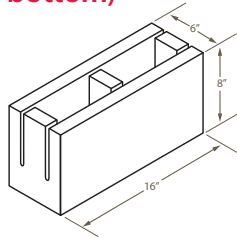

Available sizes:

- (4") 4x8x16
- (6") 6x8x16

Hollow Stretcher with Return Corner

Available sizes:

- (4") 4x8x16
- (6") 6x8x16
- (10") 10x8x16
- (12") 12x8x16

Half Highs

Available sizes:

- (4") 4x4x16
- (6") 6x4x16
- (8") 8x4x16
- (10") 10x4x16
- (12") 12x4x16

45° Outside Corner

Available sizes:

- (8") 8x8x16

Sash

Available sizes:

- (6") 6x8x8
- (8") 8x8x8
- (10") 10x8x8
- (12") 12x8x8

Block Guide

A Guide to Boxley Products

BOXLEY

PRODUCTS

Bond Beam (open or closed bottom)

Available sizes:

- (6") 6x8x16
- (8") 8x8x16
- (10") 10x8x16
- (12") 12x8x16

Lintel

Available sizes:

- (8") 8x16x8
- (12") 12x16x8

Solid Header

Available sizes:

- (8") 8x8x16

Solid Stretcher

Available sizes:

- (4") 4x4x16
- (6") 6x4x16
- (8") 8x4x16
- (10") 10x4x16
- (12") 12x4x16
- (4") 4x8x16
- (6") 6x8x16
- (8") 8x8x16
- (10") 10x8x16
- (12") 12x8x16