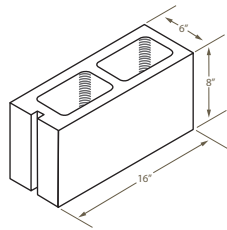

Block Guide

A Guide to Boxley Products

BOXLEY

PRODUCTS

Hollow Stretcher

Available sizes:

- (4") 4x8x16
- (6") 6x8x16
- (8") 8x8x16
- (10") 10x8x16
- (12") 12x8x16
- (14") 14x8x16
- (16") 16x8x16

Square End

Available sizes:

- (4") 4x8x16
- (6") 6x8x16
- (8") 8x8x16
- (10") 10x8x16
- (12") 12x8x16

Corner Sash

Available sizes:

- (6") 6x8x16
- (8") 8x8x16
- (10") 10x8x16
- (12") 12x8x16

Hollow Stretcher with Slot

Available sizes:

- (4") 4x8x16
- (6") 6x8x16

Hollow Stretcher with Return Corner

Available sizes:

- (4") 4x8x16
- (6") 6x8x16
- (10") 10x8x16
- (12") 12x8x16

Half Highs

Available sizes:

- (4") 4x4x16
- (6") 6x4x16
- (8") 8x4x16
- (10") 10x4x16
- (12") 12x4x16

45° Outside Corner

Available sizes:

- (8") 8x8x16

Sash

Available sizes:

- (6") 6x8x8
- (8") 8x8x8
- (10") 10x8x8
- (12") 12x8x8

Block Guide

A Guide to Boxley Products